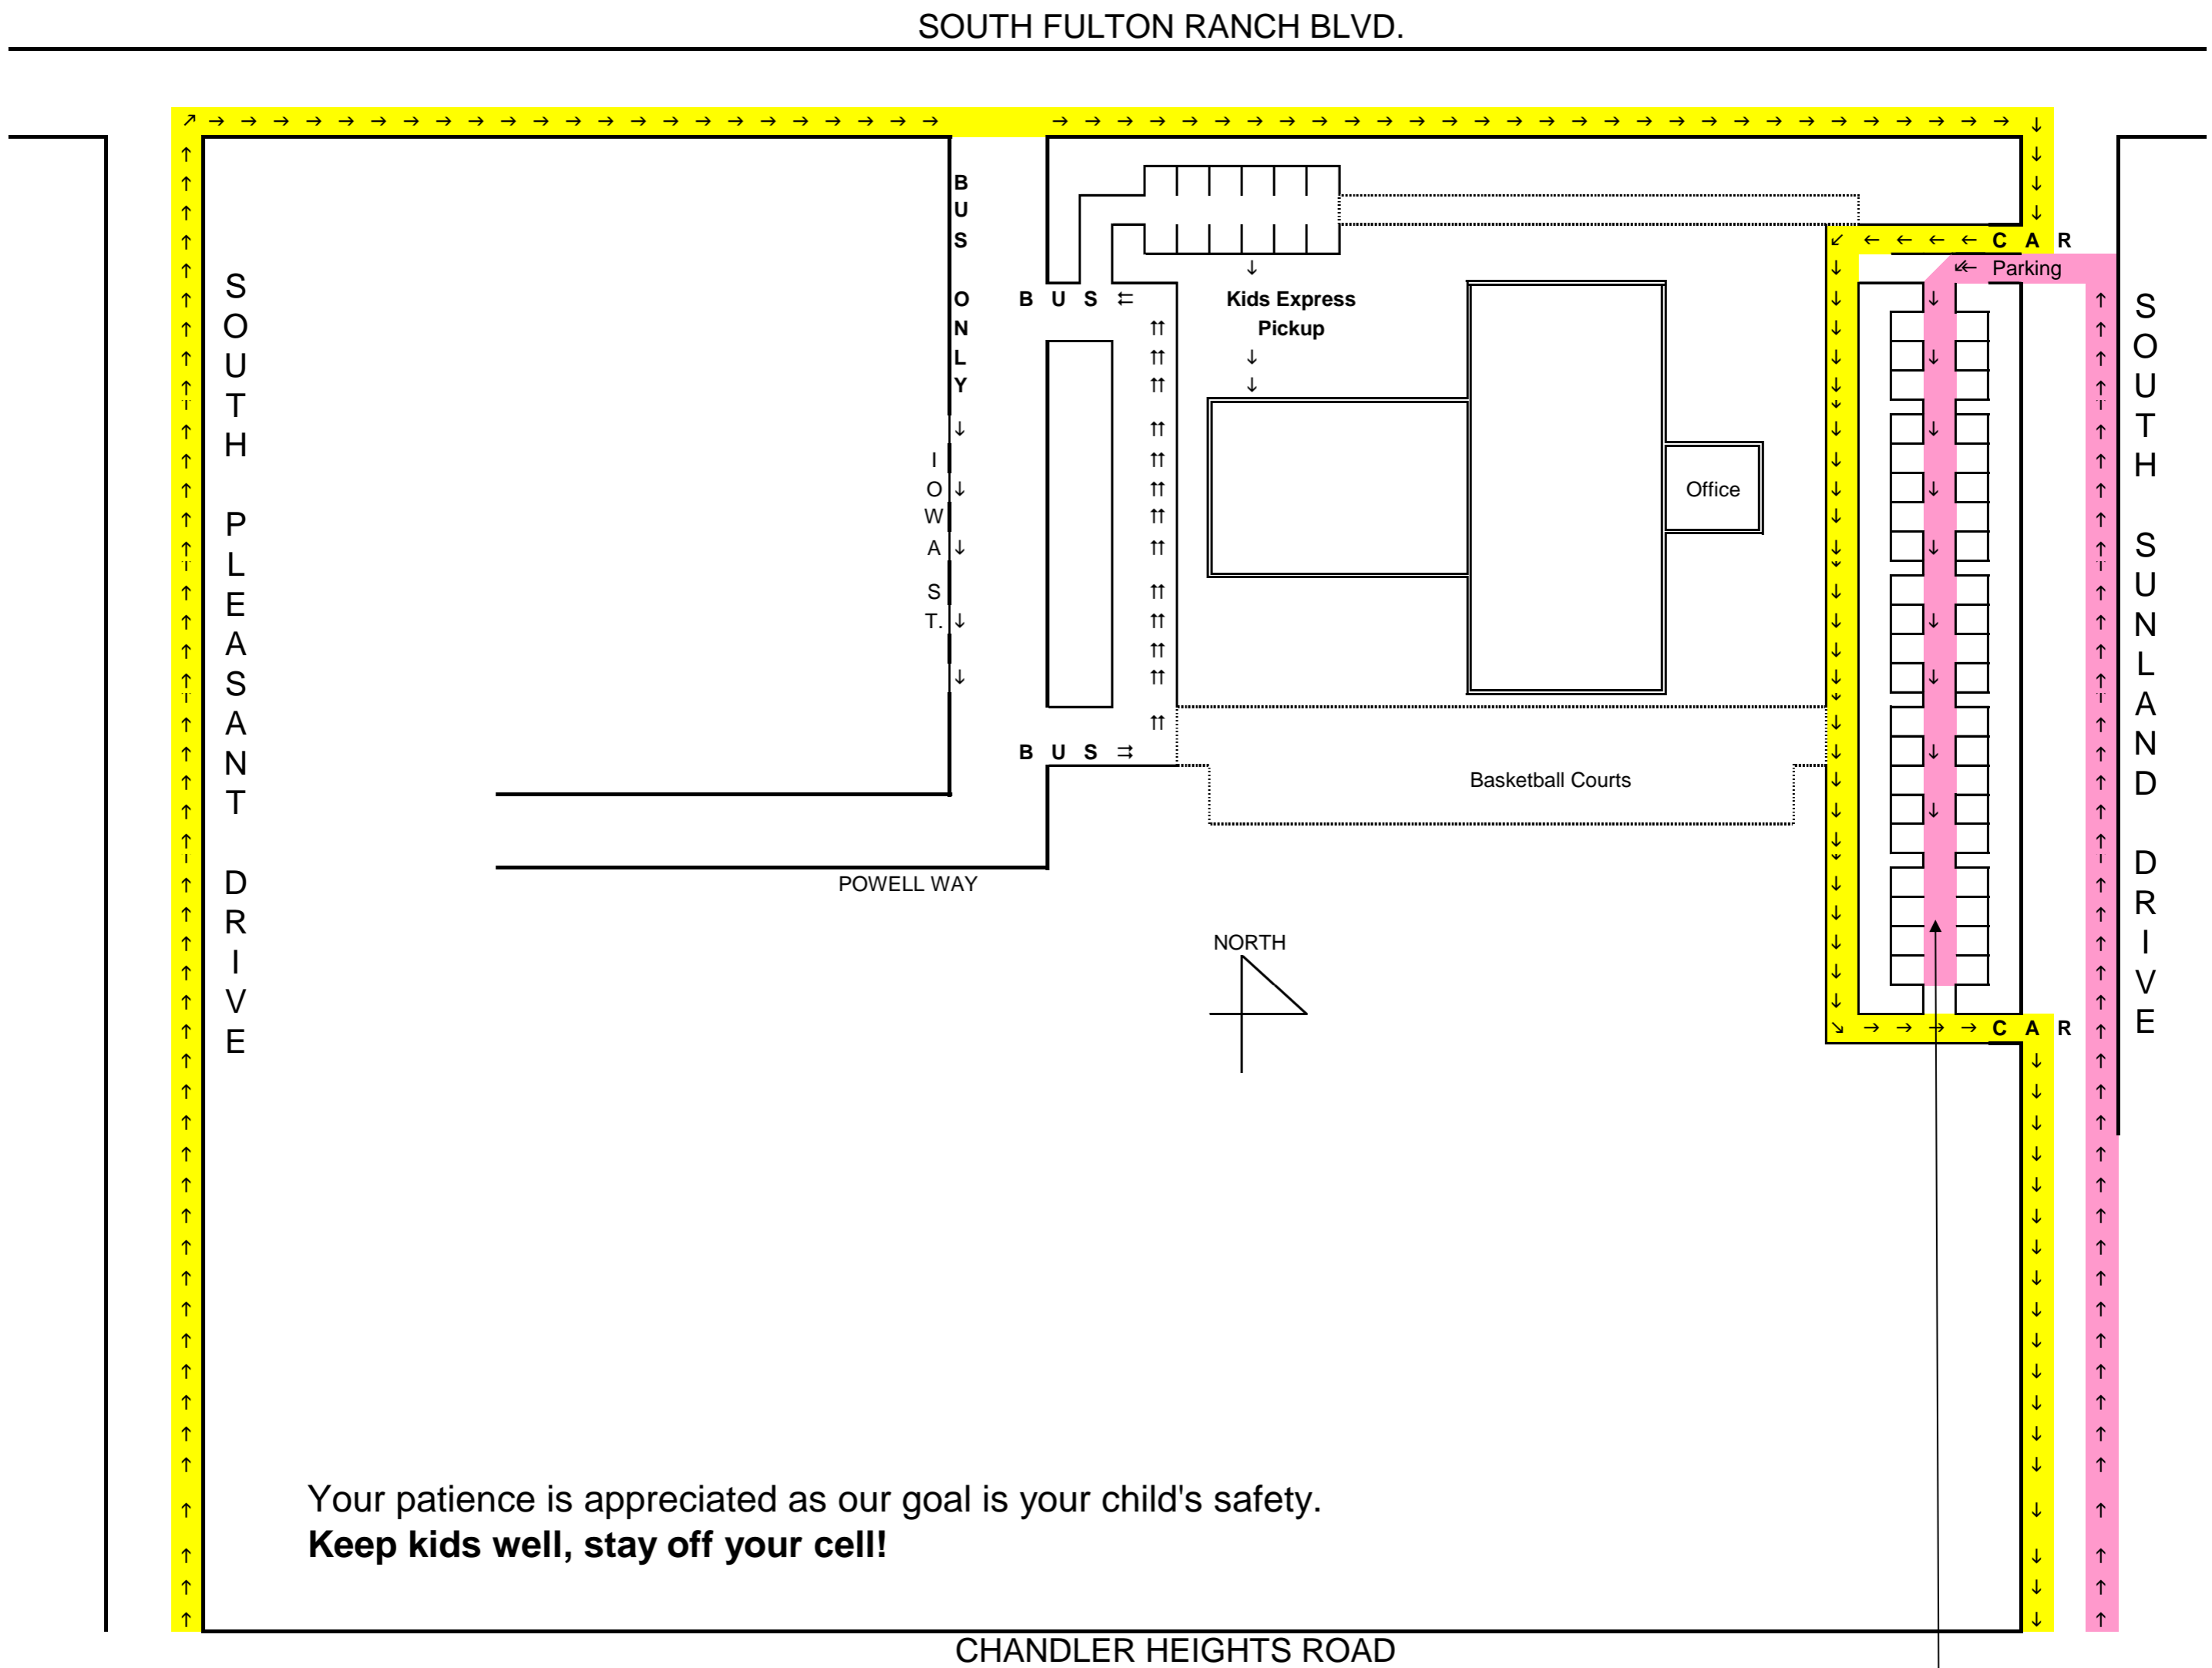

Ira A. Fulton Elementary School

TRAFFIC FLOW MAP

Your patience is appreciated as our goal is your child's safety.
Keep kids well, stay off your cell!

TRAFFIC FLOW FOR A.M. STUDENT DROP OFF AND P.M. STUDENT PICK UP.

- From Chandler Heights Road, turn North onto South Pleasant Drive.
- Turn Right on Fulton Ranch Road, then Right on Sunland Drive.
- Turn Right to enter the parking lot and proceed as far forward as possible.

If you wish to escort your children, you will need to park in the East Parking Lot off Sunland Drive. You must enter the parking lot by driving North on Sunland Drive, then making a left into the parking lot.

Students **MAY NOT** cross the drive-through lane without an adult.
 Please remember to use the Crosswalks.

* There is **NO** parent **drop-off** or **pick-up** at the back of the school